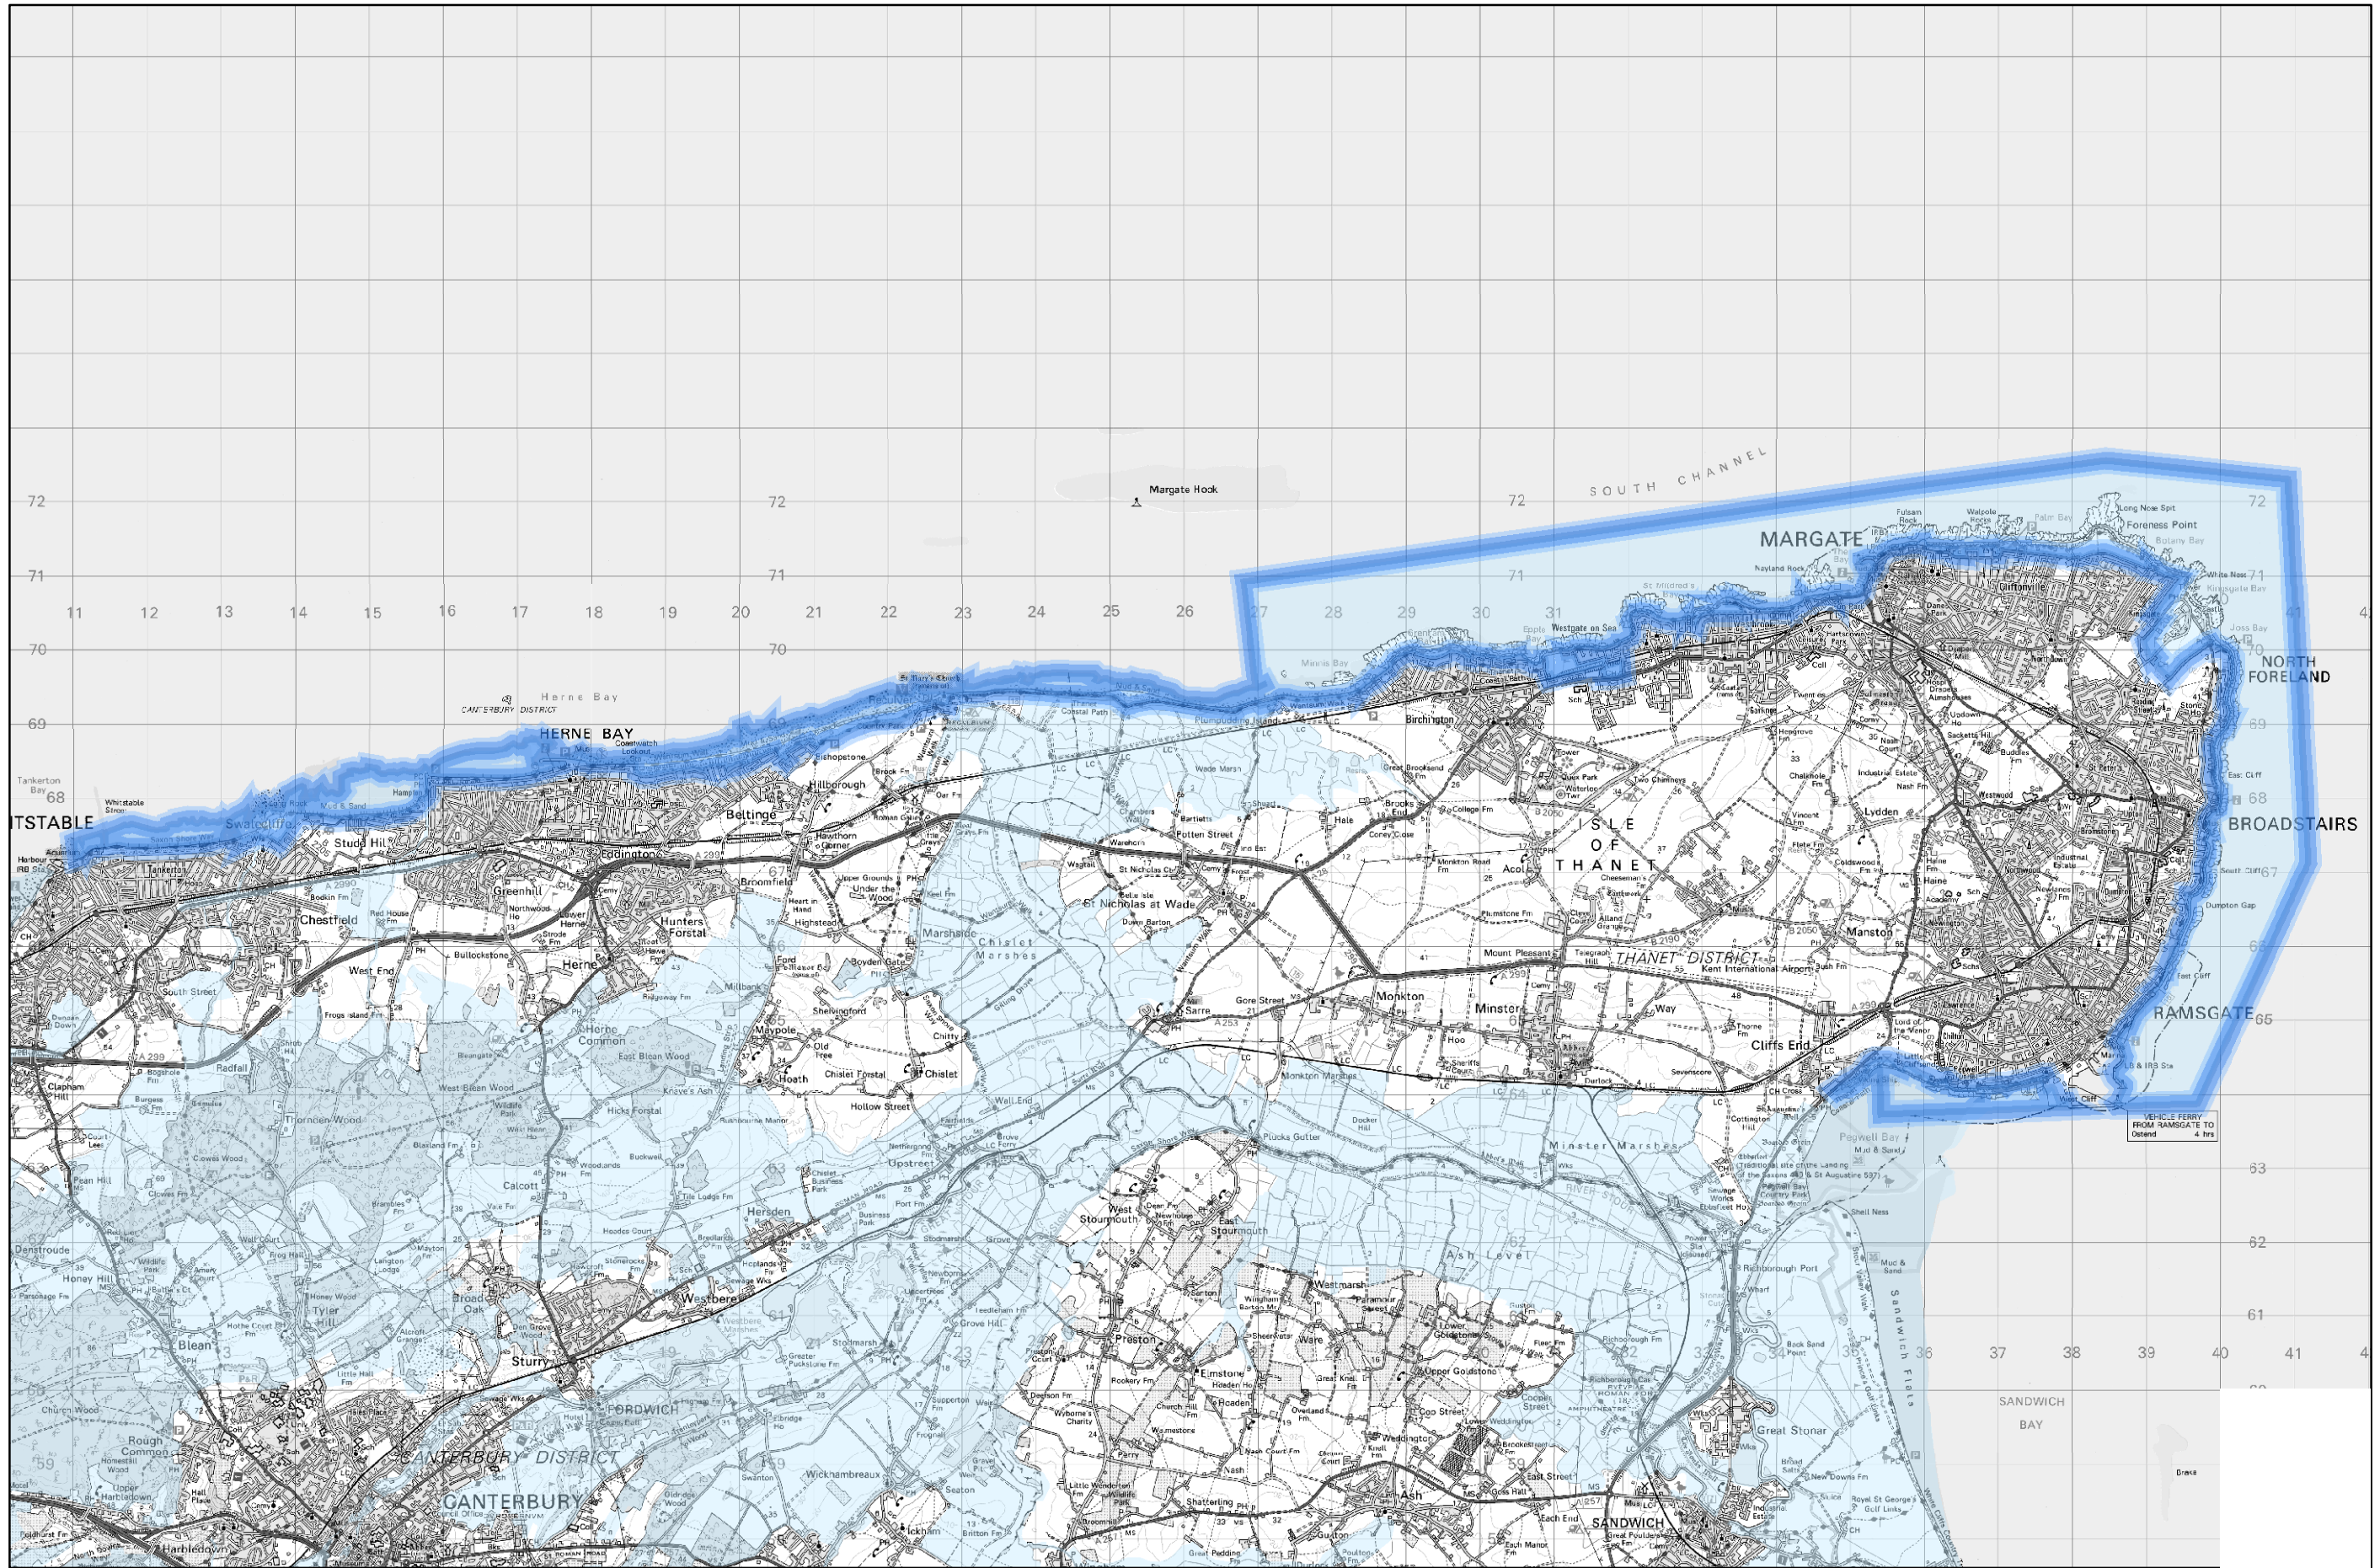

# Biodiversity Opportunity Areas - Thanet Cliffs and Shore

Kent Wildlife Trust 2009

Reproduced by permission of Ordnance Survey on behalf of HMSO.  
© Crown copyright and database right 2009. All rights reserved.  
Ordnance Survey Licence number 100004919.