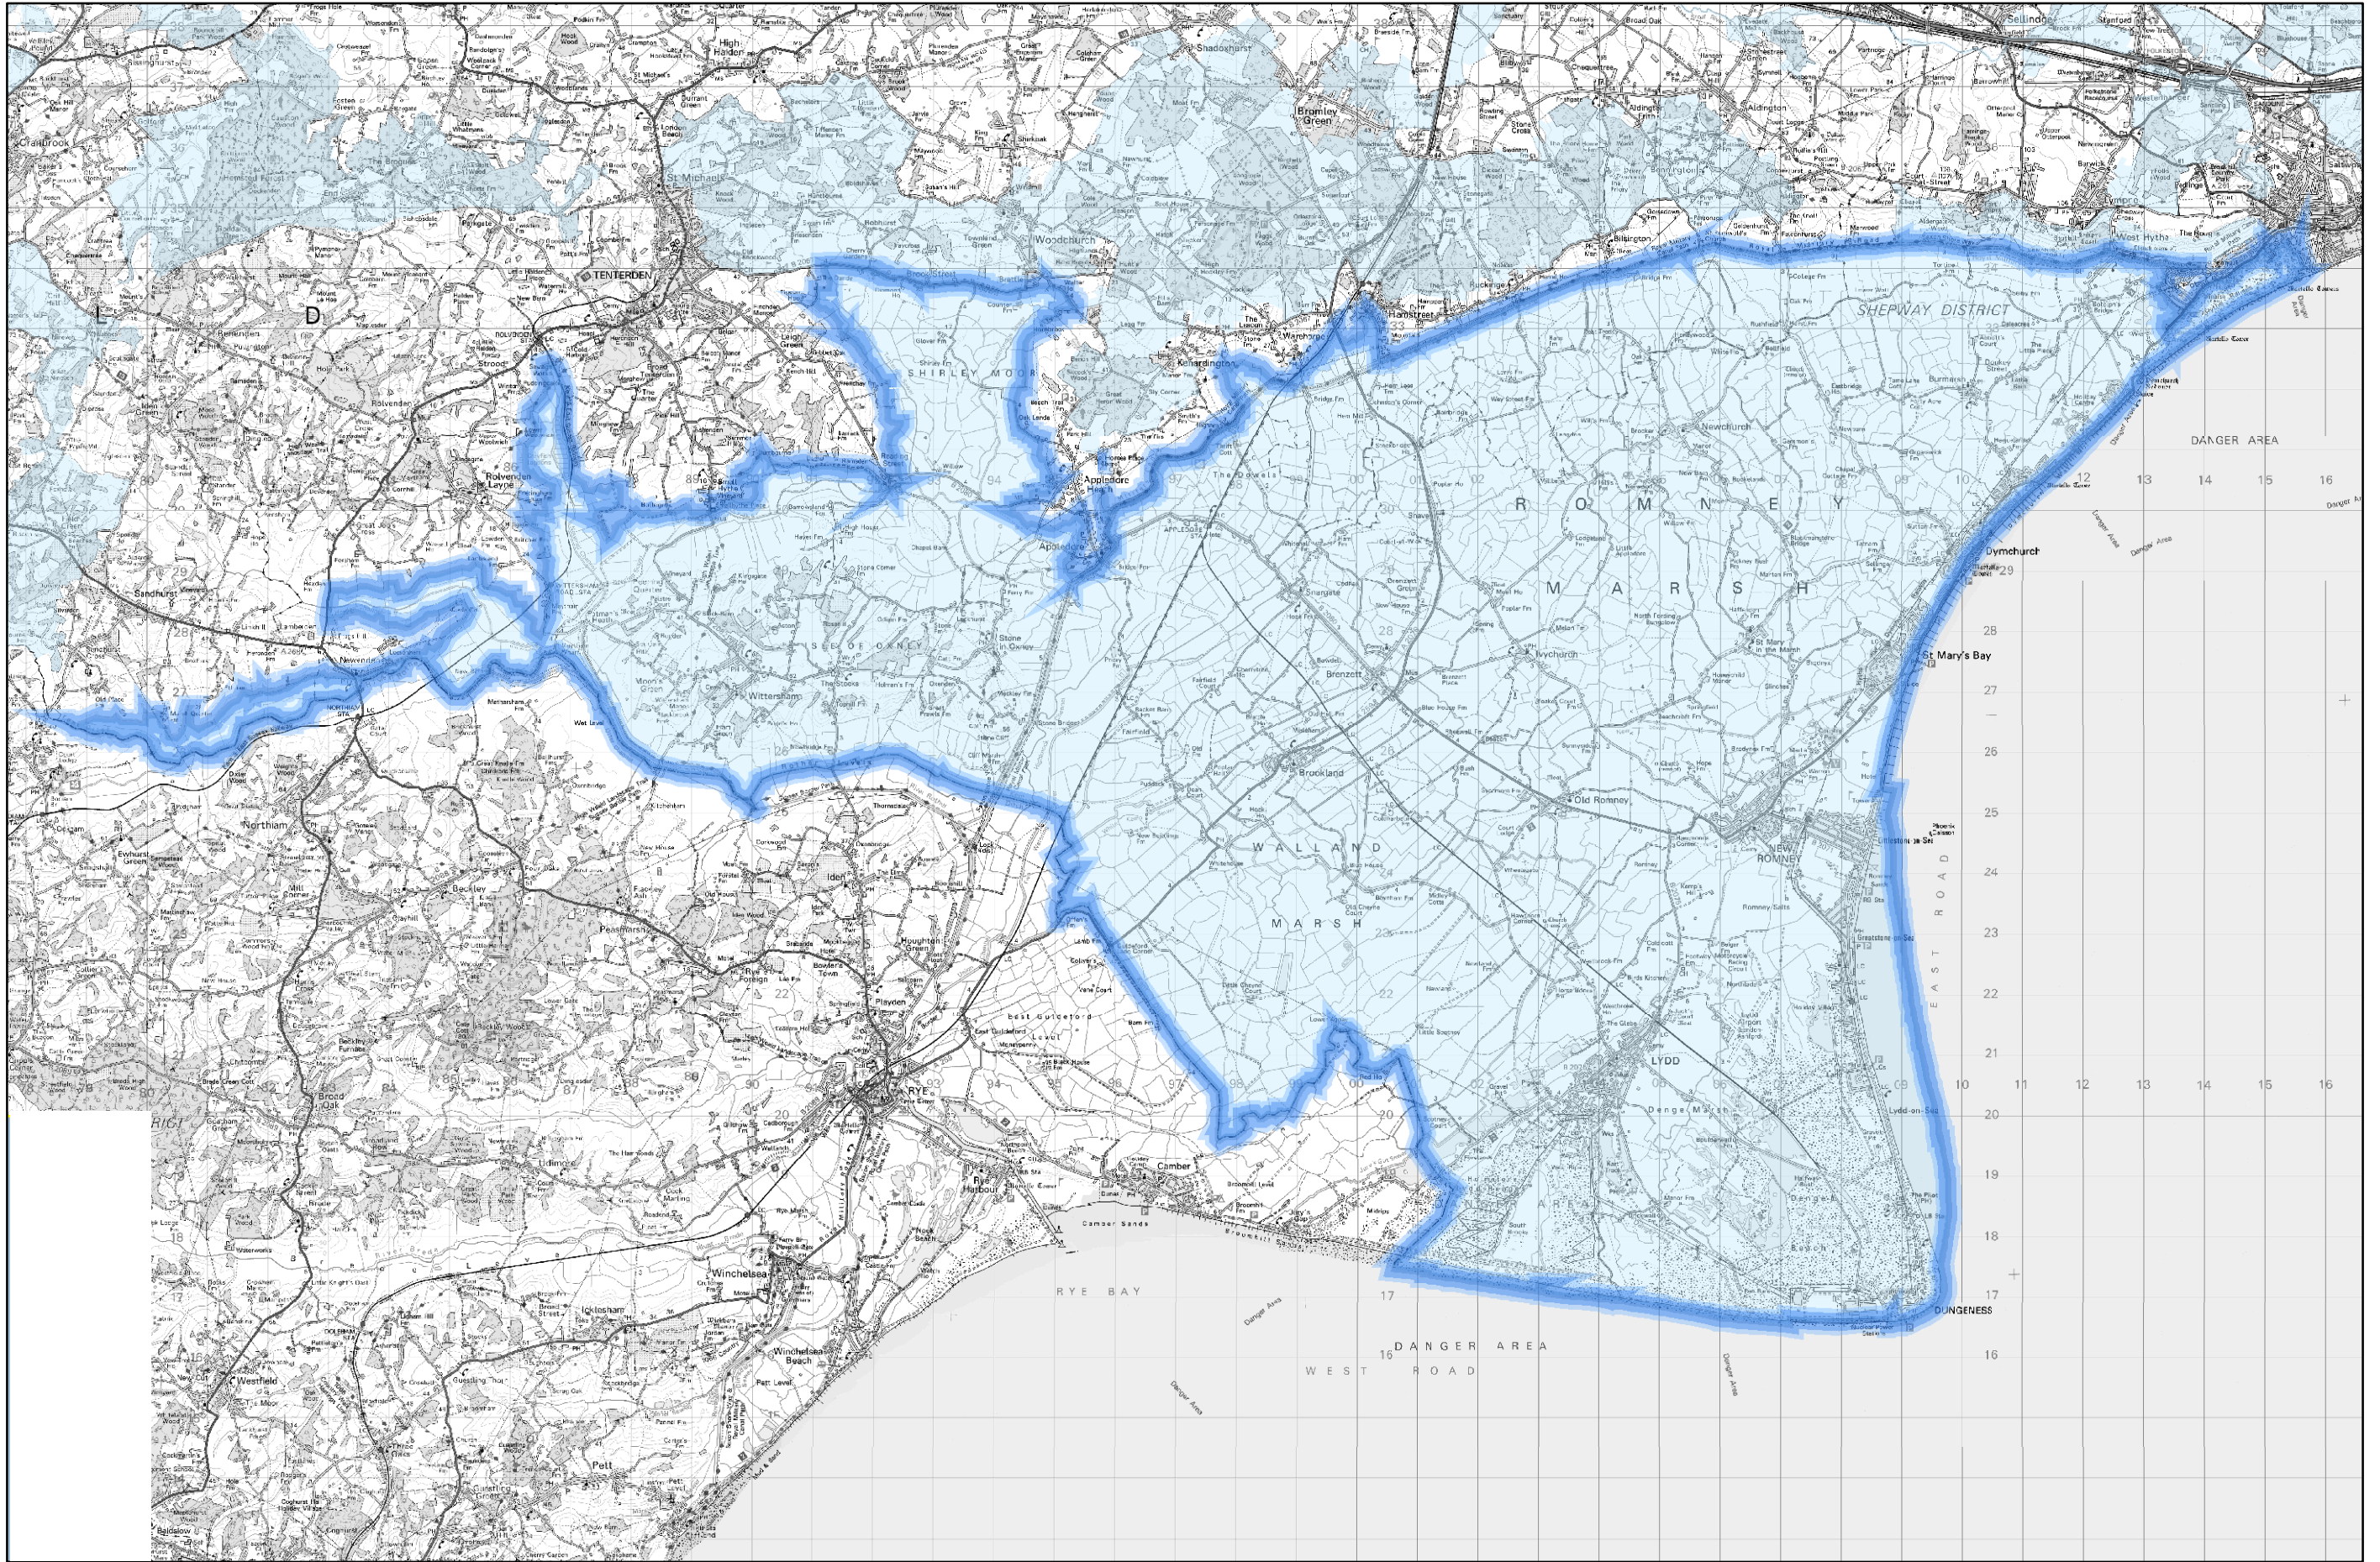

Biodiversity Opportunity Areas - Romney Marshes

Kent Wildlife Trust 2009

Reproduced by permission of Ordnance Survey on behalf of HMSO.
© Crown copyright and database right 2009. All rights reserved.
Ordnance Survey Licence number 100004919.