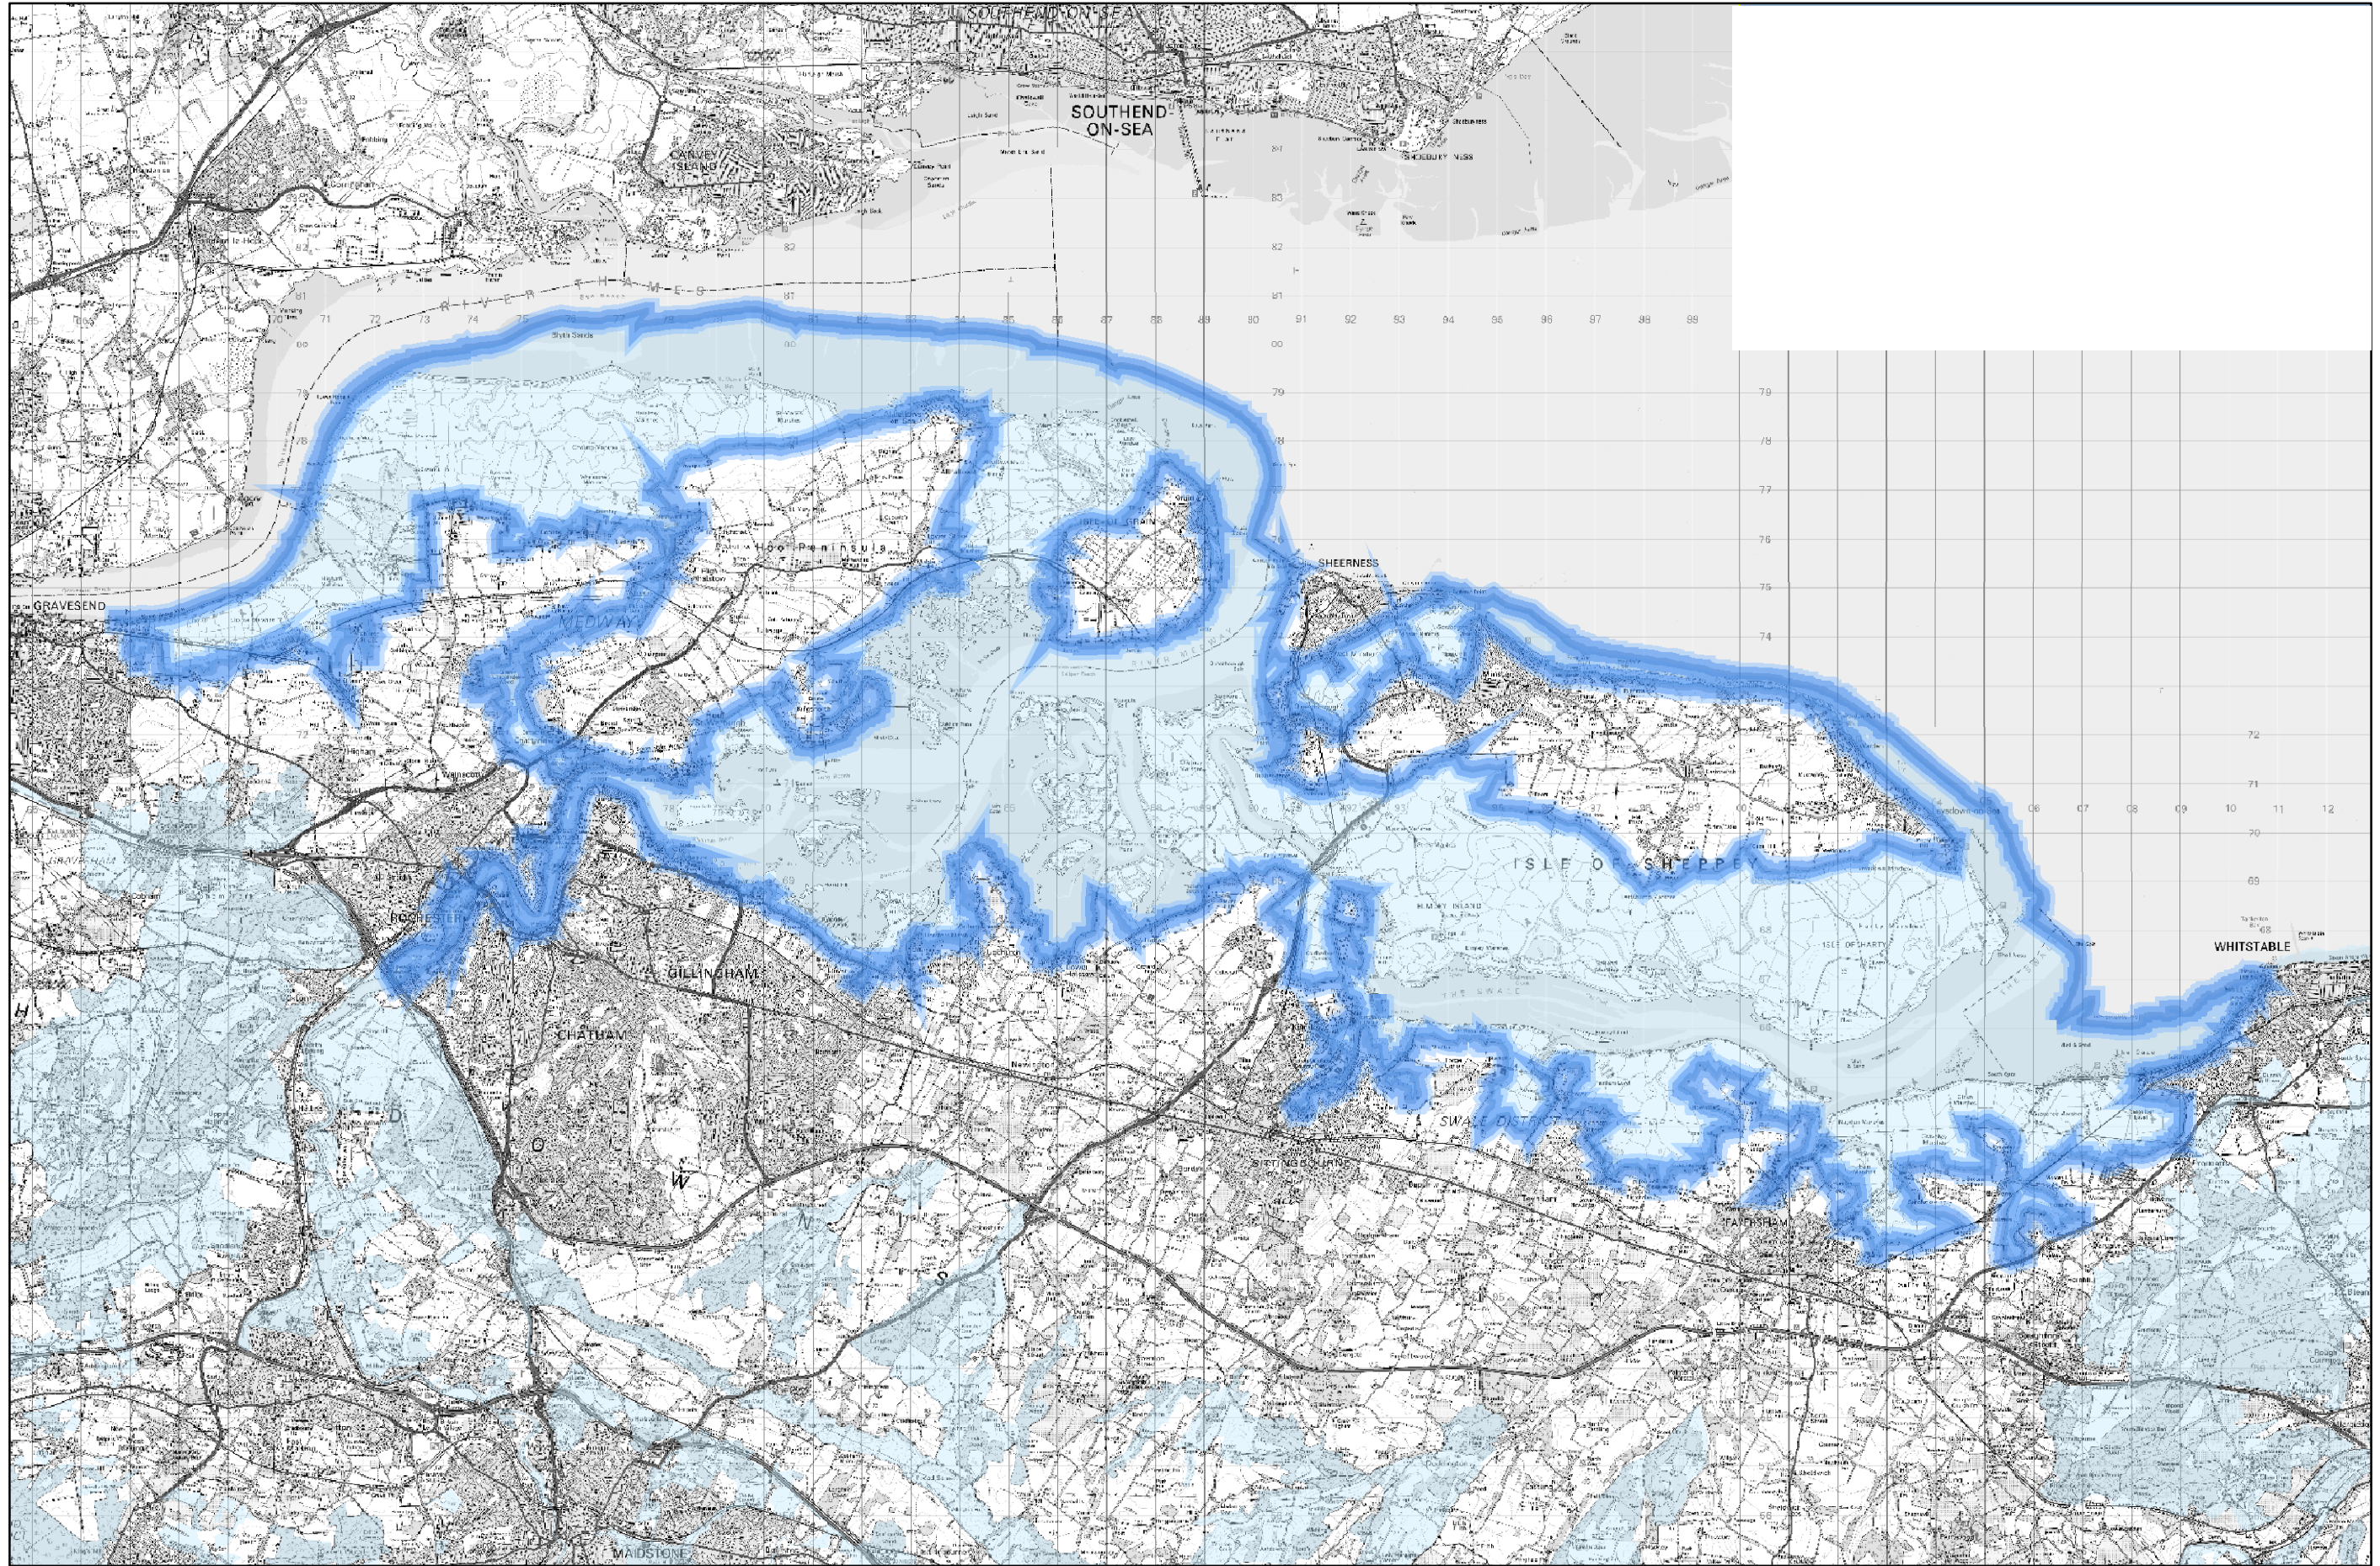

Biodiversity Opportunity Areas - North Kent Marshes

Kent Wildlife Trust 2009

Reproduced by permission of Ordnance Survey on behalf of HMSO.
© Crown copyright and database right 2009. All rights reserved.
Ordnance Survey Licence number 100004919.